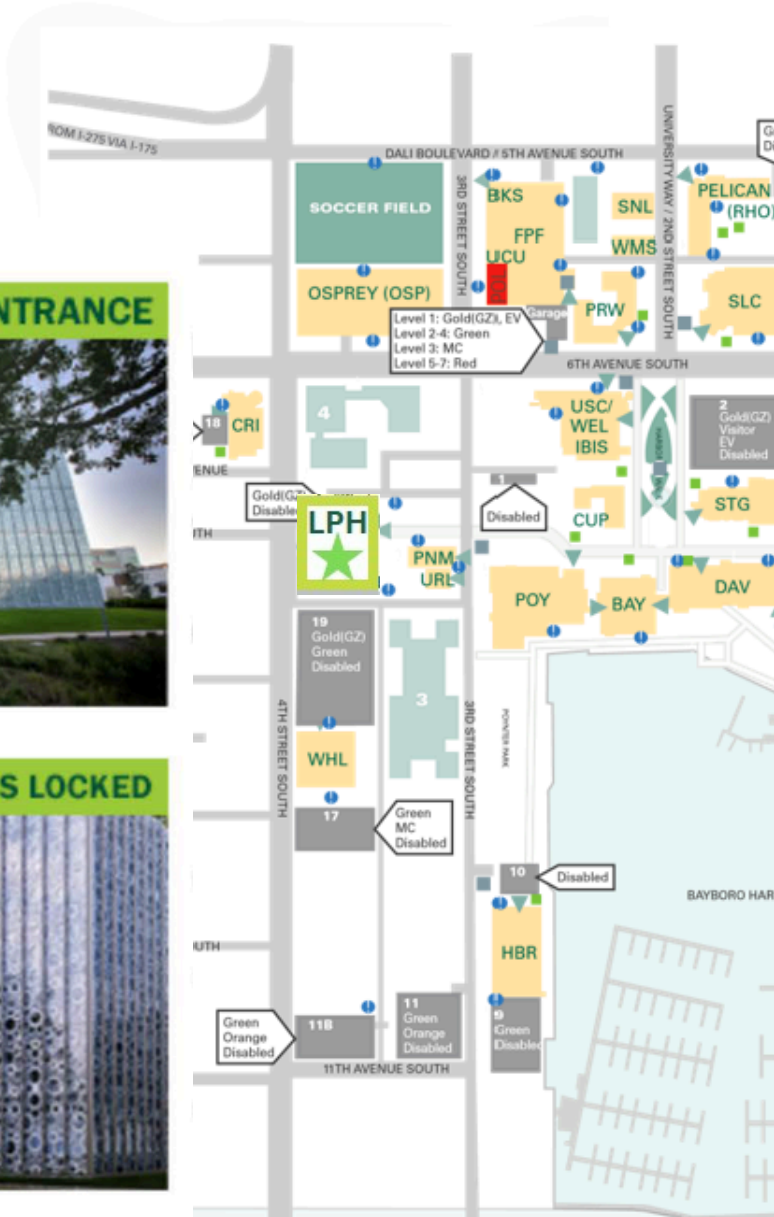

Kate Tiedemann School of Business and Finance, Lynn Pippenger Hall, USF St. Petersburg

Physical Address

USF St. Petersburg,
Lynn Pippenger Hall (LPH)
700 4th Street South
St. Petersburg FL, 33701

PLEASE USE 3RD ST. ENTRANCE

NOTE: 4TH ST. ENTRANCE IS LOCKED

UNIVERSITY of
SOUTH FLORIDA

Muma College of Business

Kate Tiedemann School of Business
and Finance